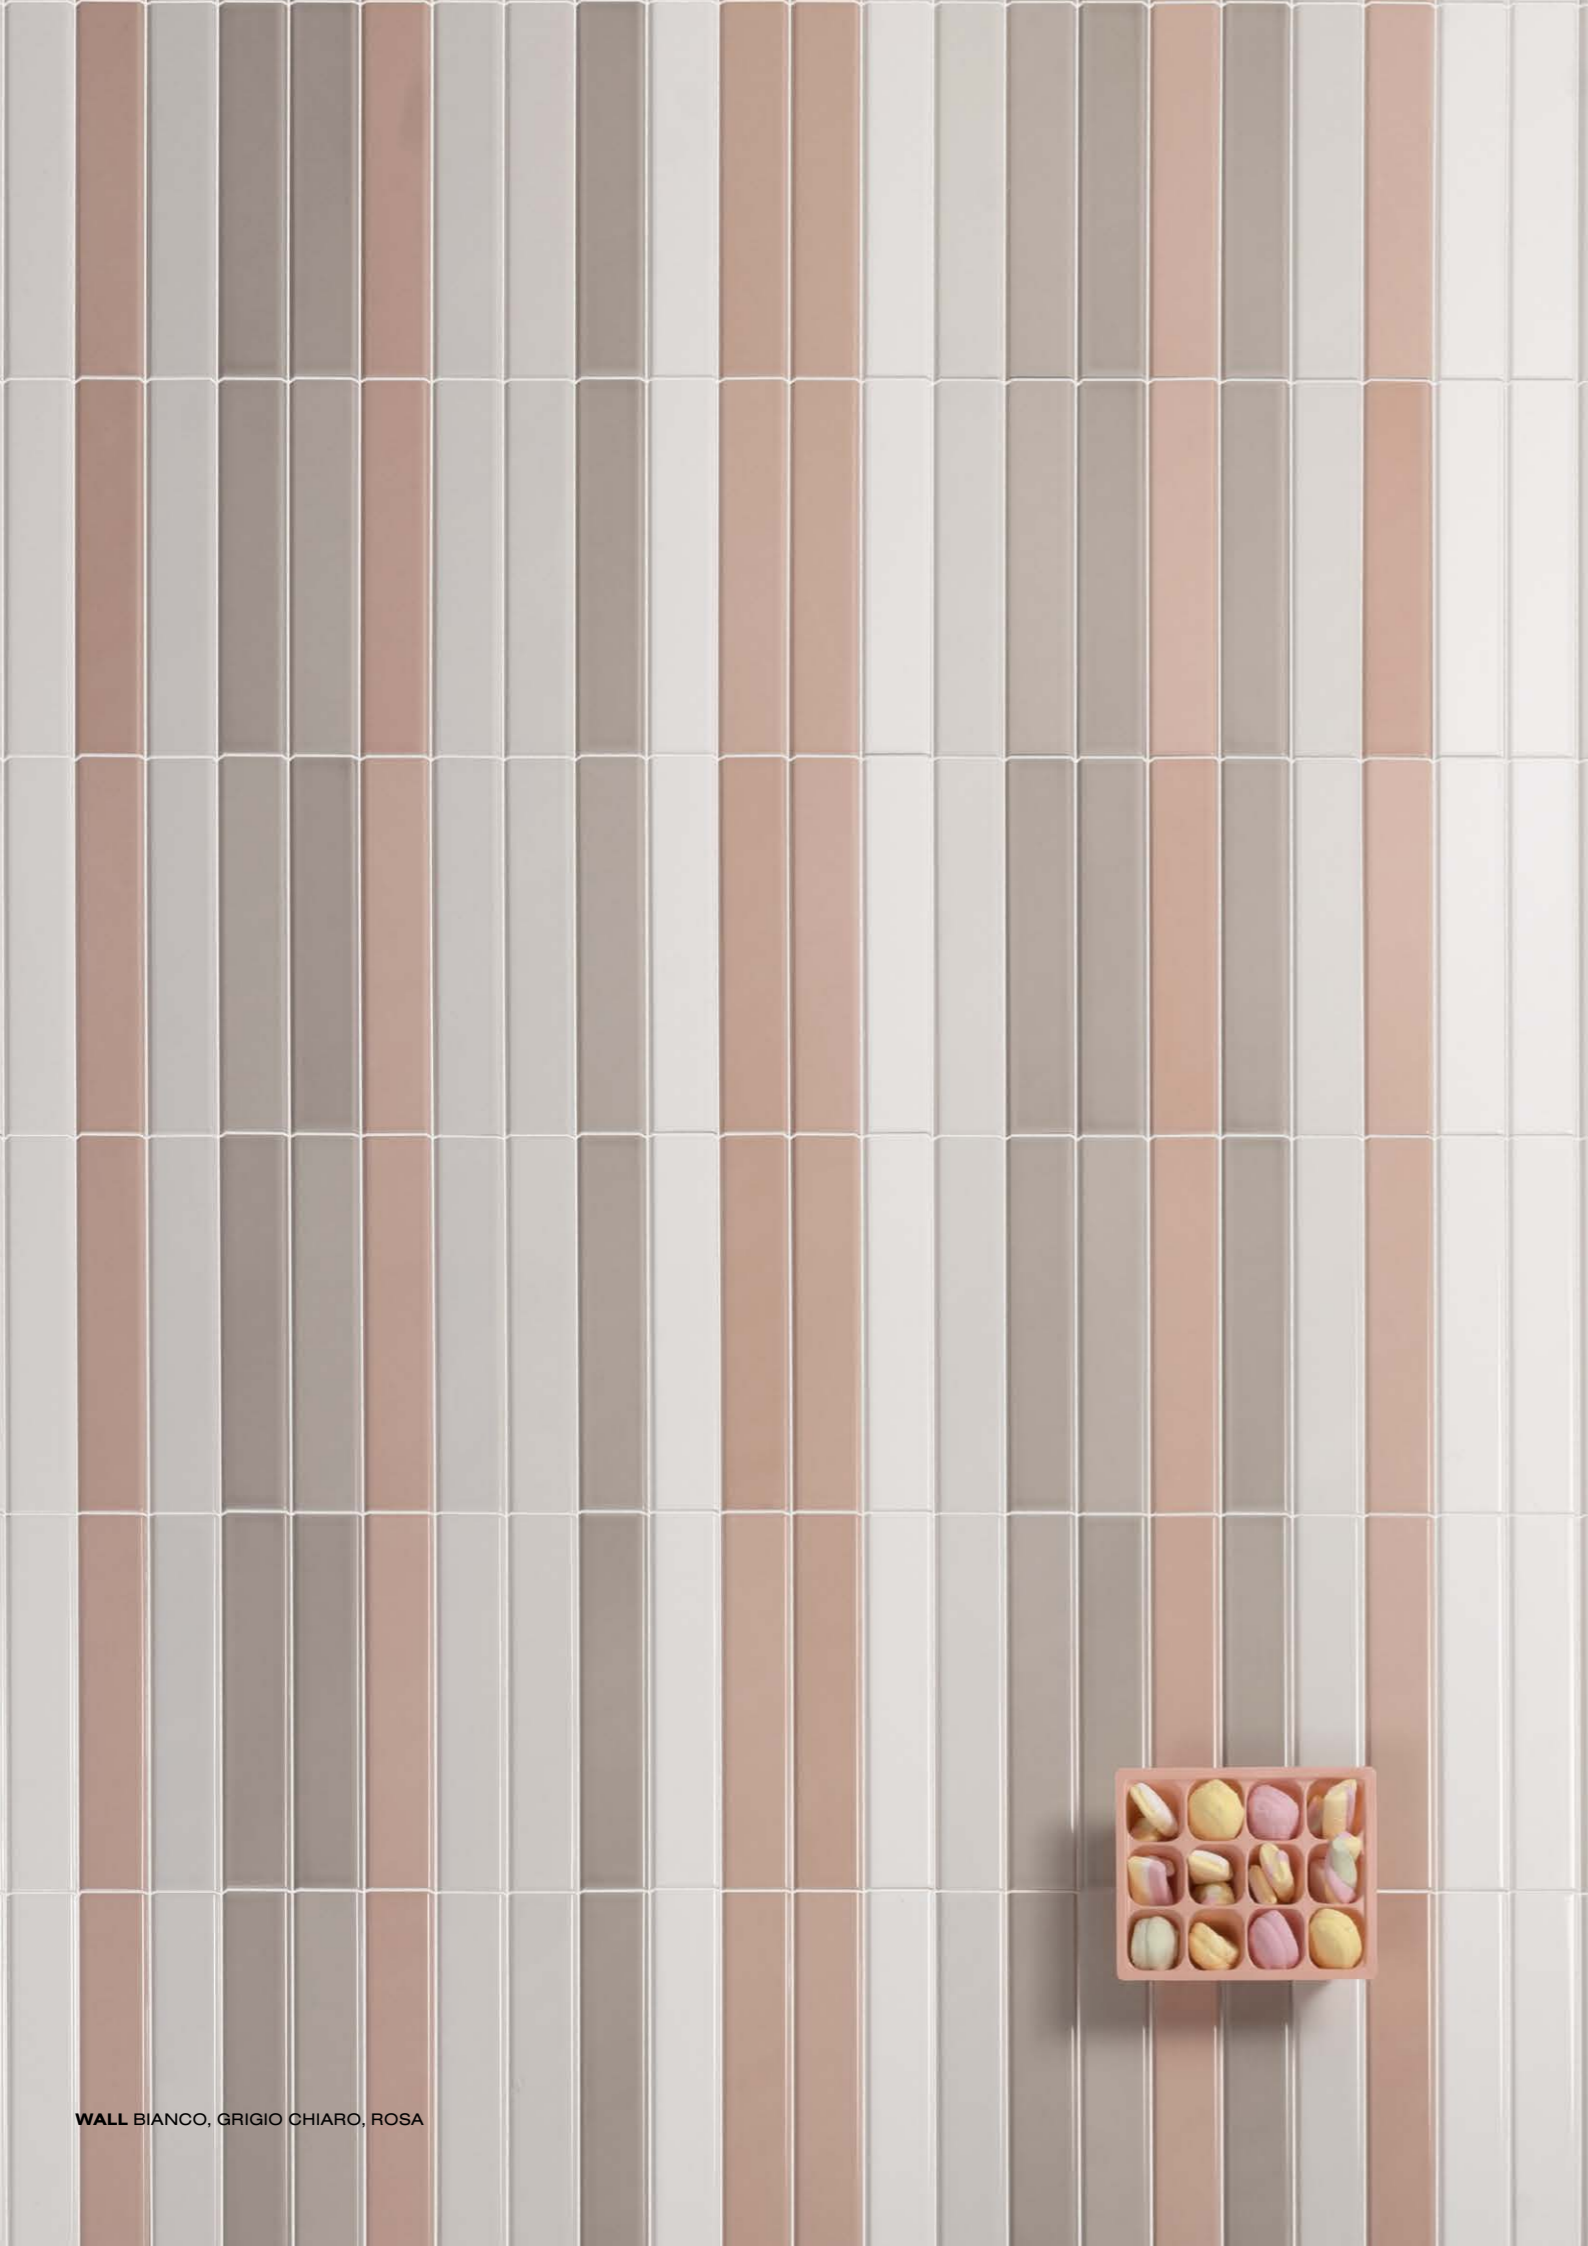

PRODUCT CATALOGUE

TINTE

ORIGIN ITALY
MATERIAL CERAMIC
APPLICATION WALL
COLOURS EIGHT
FINISHES ONE

RIVOLAND

WALL BIANCO, GRIGIO CHIARO, ROSA

WALL ROSA

WALL BIANCO, GRIGIO CHIARO, GRIGIO MEDIO, ACQUAMARINA

PRODUCT OVERVIEW

A soft, bevelled edge subway collection that offers intense colour. The collection is founded on white, blue, pink, grey and green to bring a sense of harmony to every shape, colour and matter. The tonal variation for each colour is consistent with our 3Lati Collection.

WALL GIALLO

COLOURS

Visit rivoland.com.au/tile/tinte
for special order information and variations

BIANCO

GRIGIO CHIARO

GRIGIO MEDIO

ROSA

CARTA DA ZUCCHERO

ACQUAMARINA

GIALLO

VERDE

NOMINAL SIZES

50 X 250

EDGE TYPE

Bevelled

VARIATION