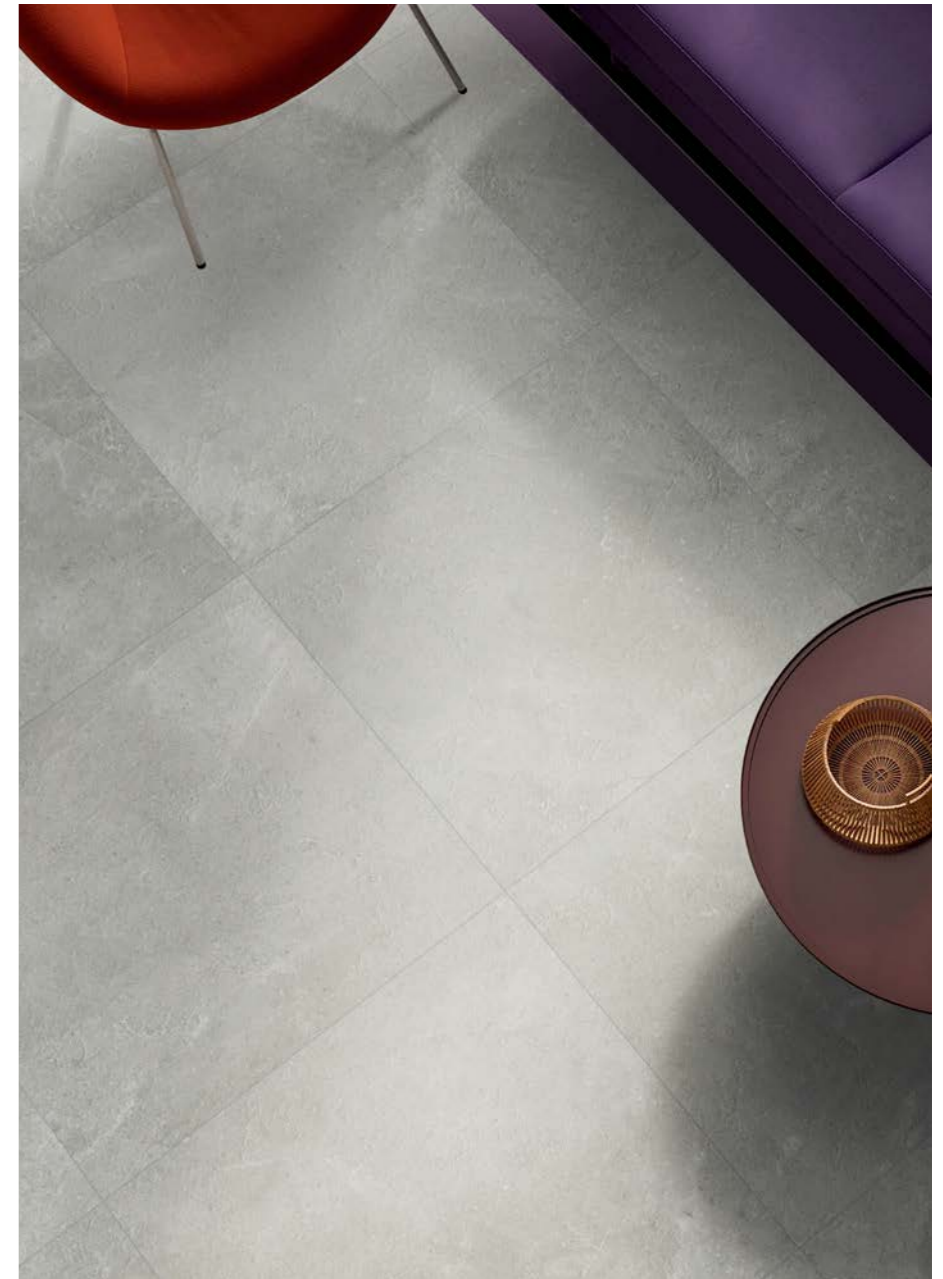

PRODUCT CATALOGUE

LUXURY

ORIGIN CHINA
MATERIAL PORCELAIN
APPLICATION WALL, FLOOR
COLOURS FIVE
FINISHES TWO

RIVOLAND

FLOOR NERO
WALL NERO

WALL GRIGIO

FLOOR BIANCO

PRODUCT OVERVIEW

Luxury is a collection that seeks to resemble natural stone. With the option of both a natural and honed finish, Luxury is organic in look and feel. This collection is sure to create a sophisticated, timeless space with the added benefit of little maintenance.