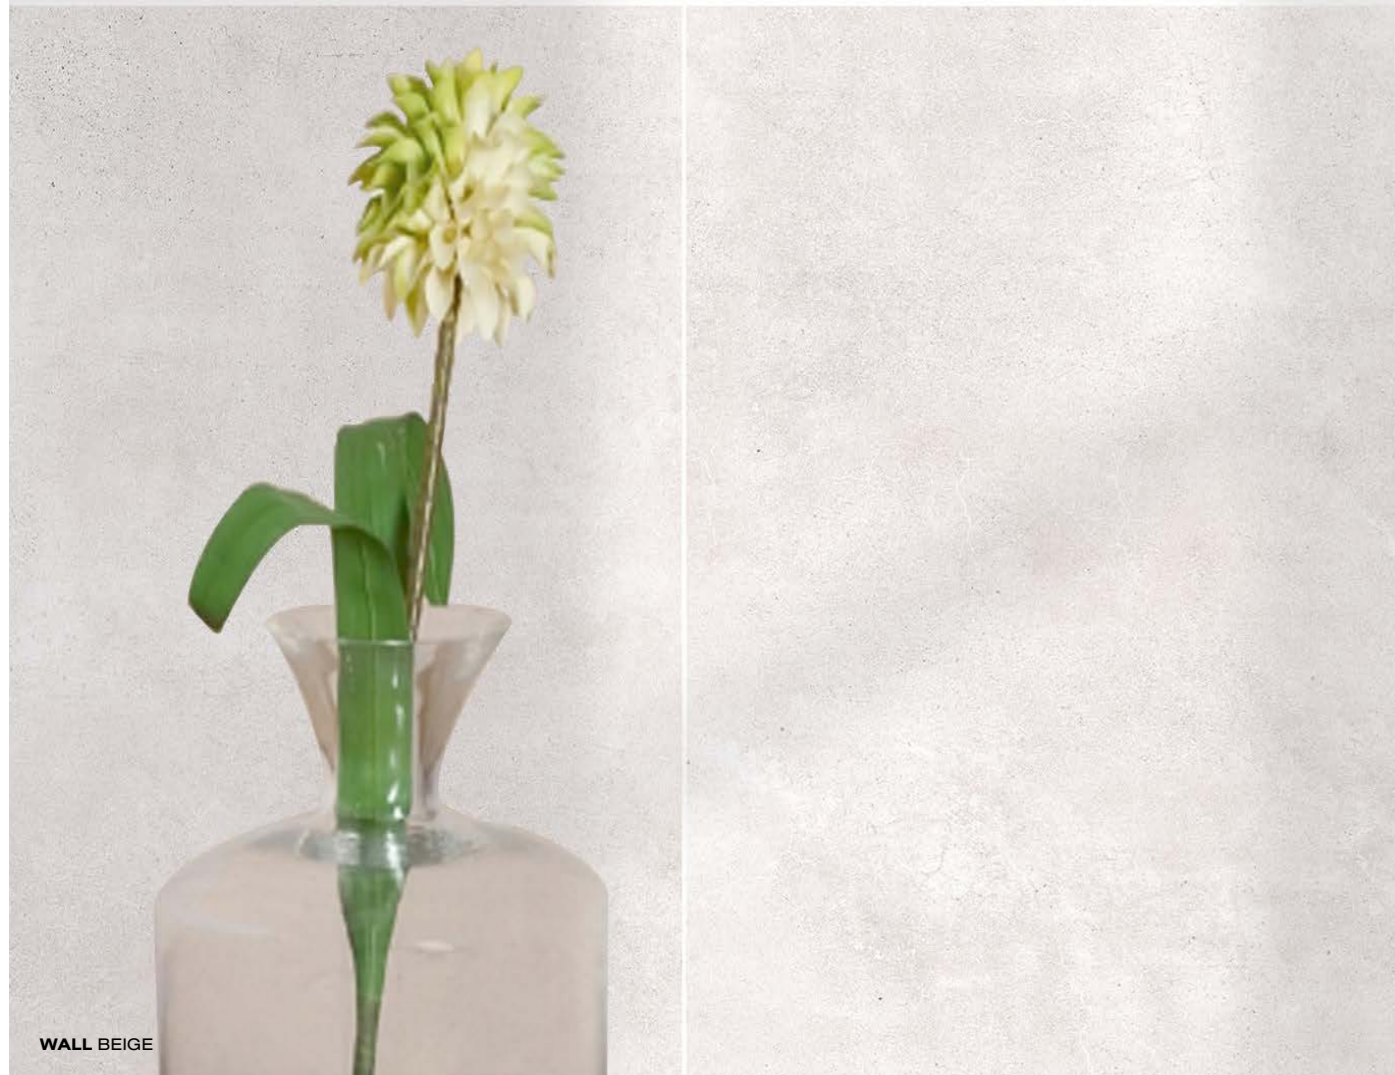

COLOURS

Visit rivoland.com.au/tile/elegant
for special order information and variations

NOMINAL SIZES

EDGE TYPE

Rectified

VARIATION

V2

FINISHES

Natural

SLIP RESISTANCE

Natural - P4

THICKNESS

10mm