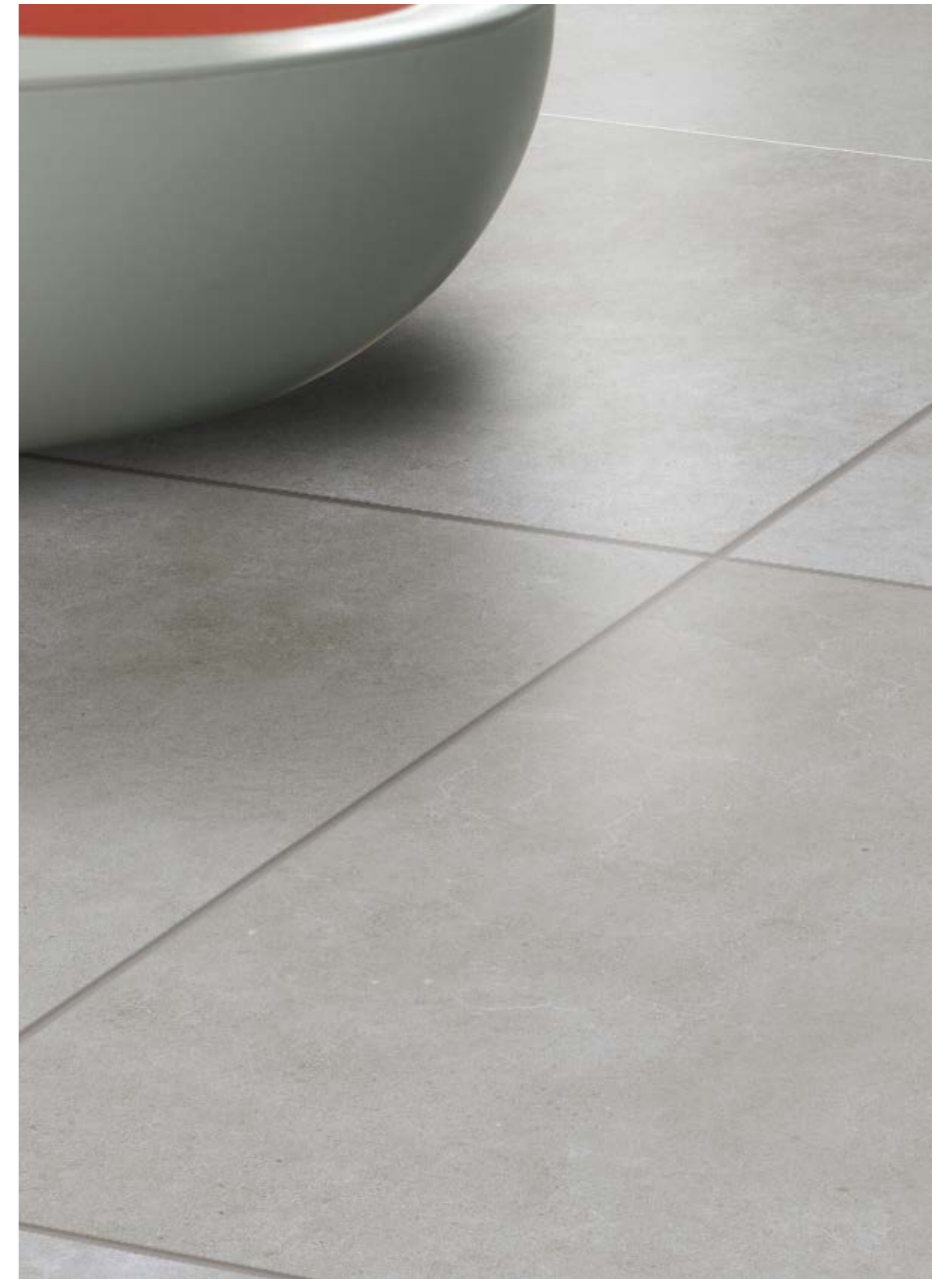

PRODUCT CATALOGUE

ELEGANT

ORIGIN CHINA
MATERIAL PORCELAIN
APPLICATION WALL, FLOOR
COLOURS FOUR
FINISHES ONE

RIVOLAND

FLOOR GREY
WALL GREY

FLOOR GREY

FLOOR MUD

PRODUCT OVERVIEW

The Elegant collection is a concrete look tile range, with the characteristics of high-performance porcelain stoneware. This cost-effective collection is suitable for internal and external application.

FLOOR SMOKE
WALL SMOKE

COLOURS

Visit rivoland.com.au/tile/elegant
for special order information and variations

BEIGE

GREY

MUD

SMOKE

NOMINAL SIZES

300 x 300

300 x 600

600 x 600

EDGE TYPE

Rectified

VARIATION

V2

FINISHES