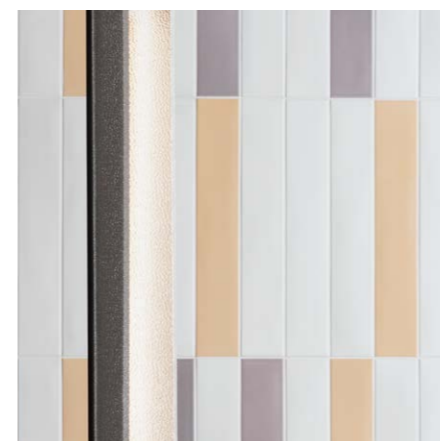

# PIGMENTO

ORIGIN ITALY  
MATERIAL PORCELAIN  
APPLICATION WALL, FLOOR  
COLOURS ELEVEN  
FINISHES ONE

RIVOLAND

WALL BLU

WALL OCRA

WALL BIANCO, OCRA, MALVA

---

**PRODUCT OVERVIEW**

Rich colours have now become a major design element and tool thanks to Pigmento. With infinite colour combinations, the porcelain stoneware collection generates over 60 different faces for each of the 11 colours available.

WALL MALVA

**COLOURS**

Visit [rivoland.com.au/tile/pigmento](http://rivoland.com.au/tile/pigmento)  
for special order information and variations

BIANCO

GRIGIO

FANGO

NERO

MALVA