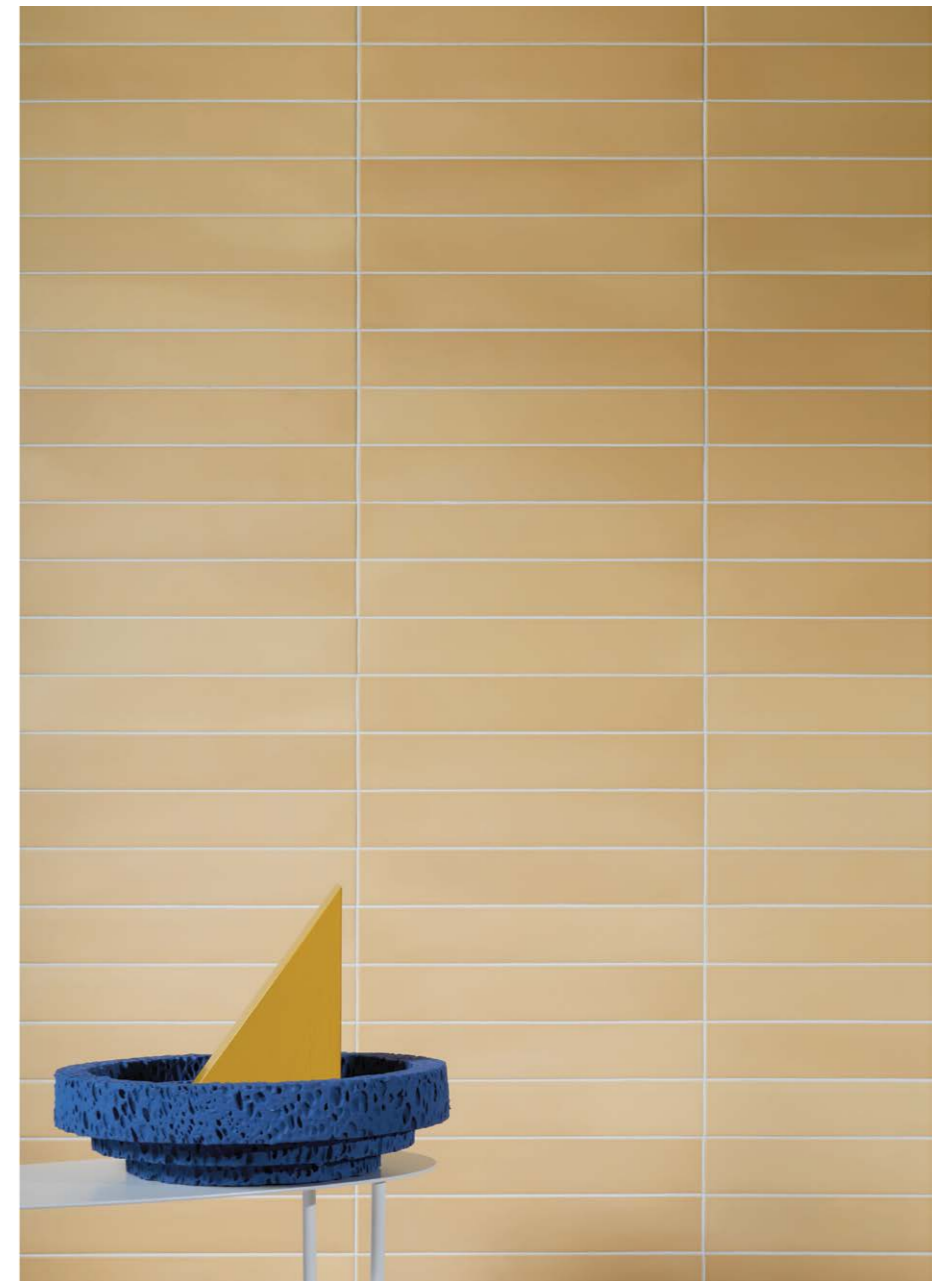

# PIGMENTO

ORIGIN ITALY  
MATERIAL PORCELAIN  
APPLICATION WALL, FLOOR  
COLOURS ELEVEN  
FINISHES ONE

RIVOLAND

WALL BLU

WALL OCRA

WALL BIANCO, OCRA, MALVA

---

**PRODUCT OVERVIEW**

Rich colours have now become a major design element and tool thanks to Pigmento. With infinite colour combinations, the porcelain stoneware collection generates over 60 different faces for each of the 11 colours available.

AZZURRO

VERDE

TERRA

OCRA

BEIGE

BLU

**SIZES**

60 x 370