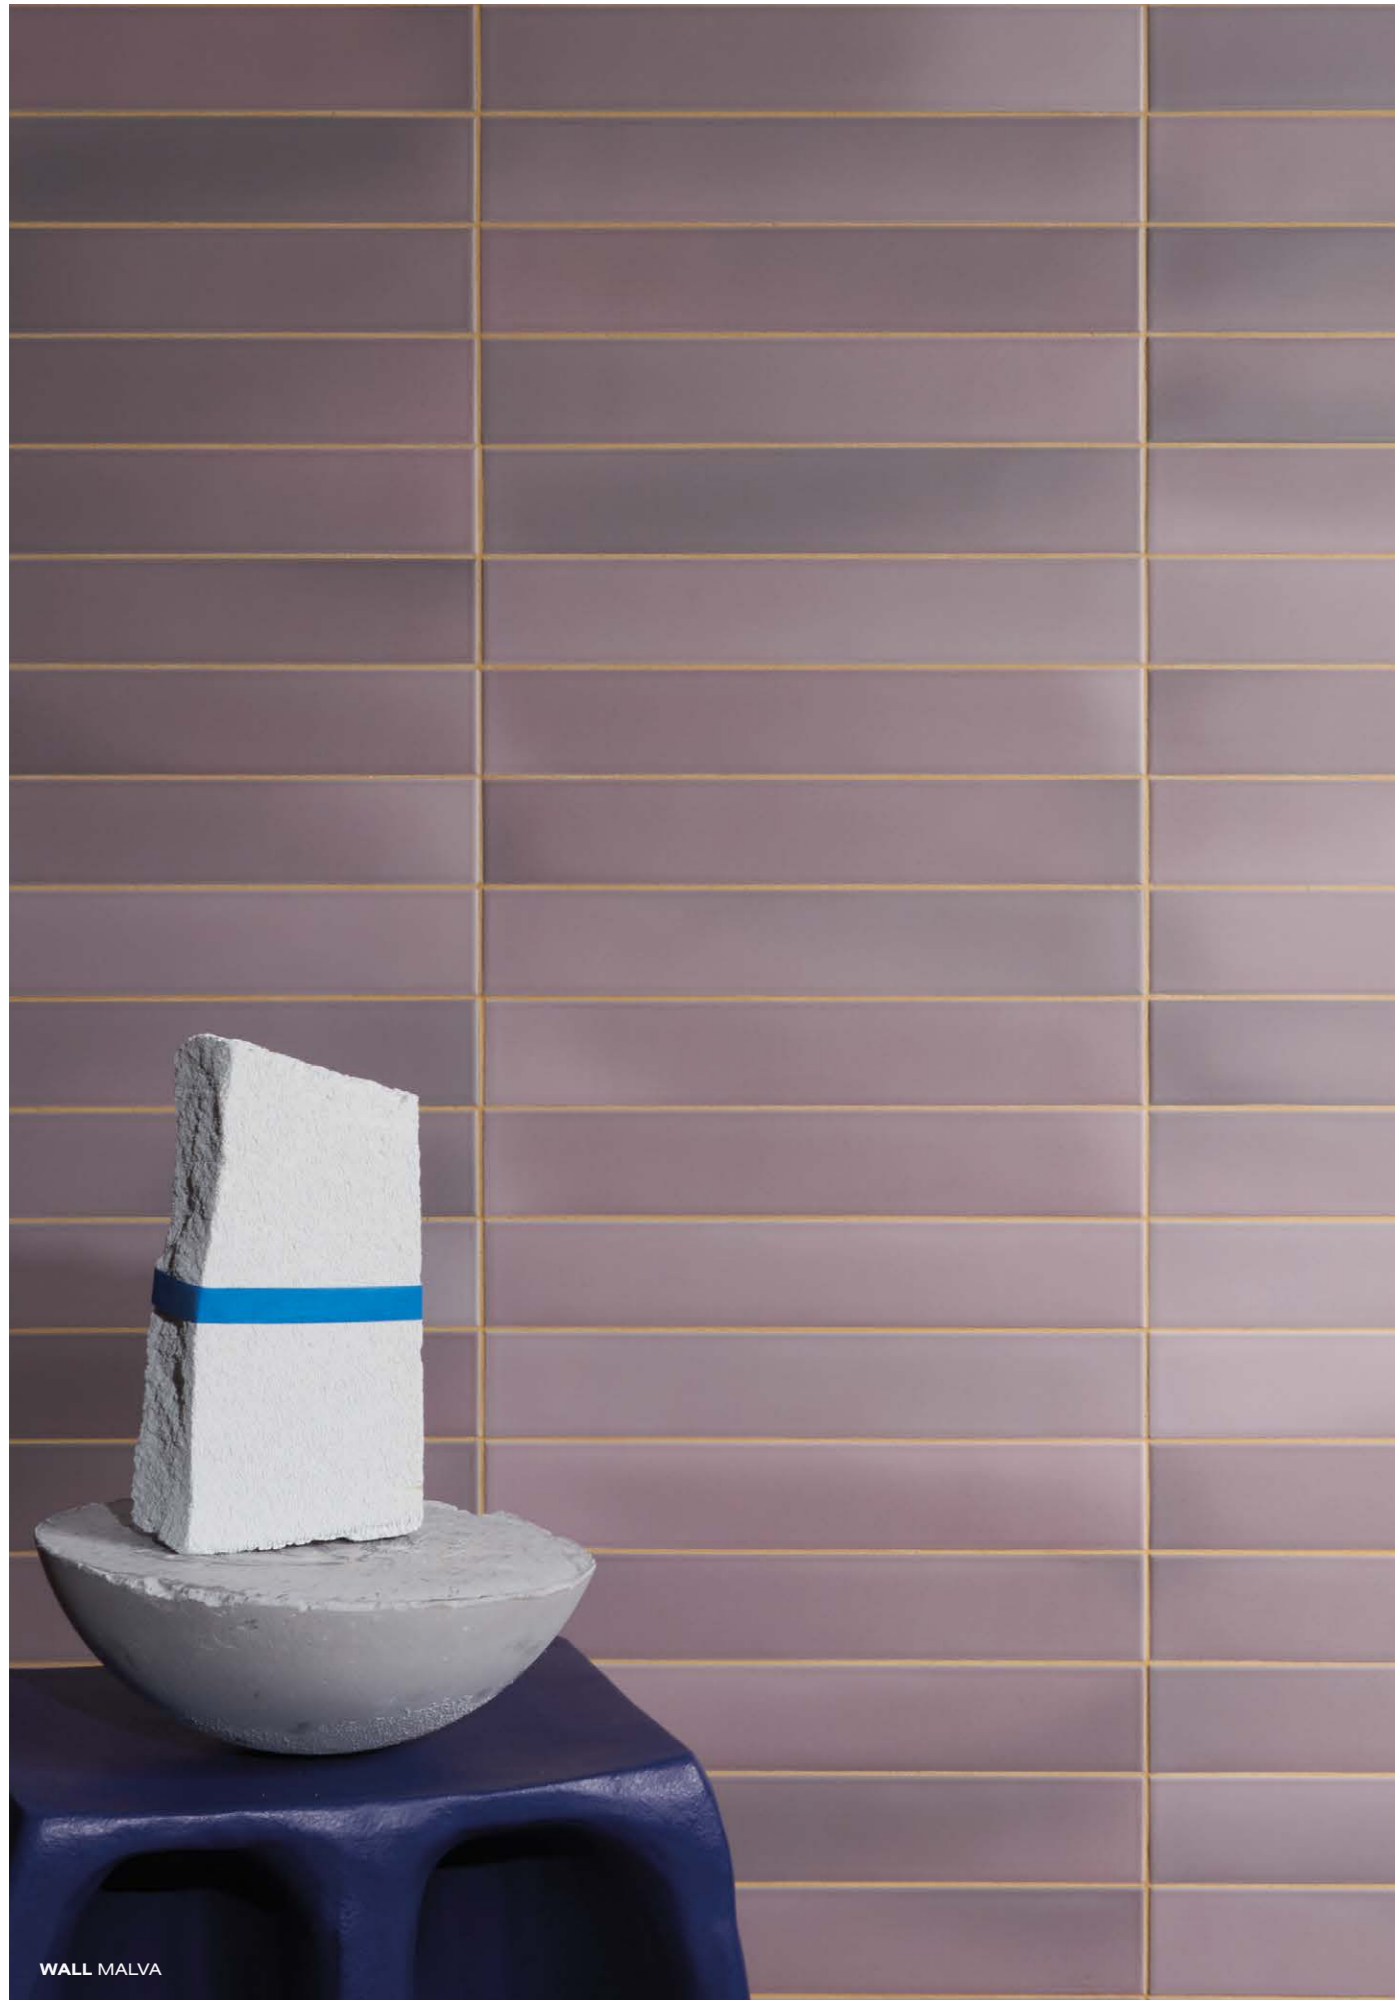

# PIGMENTO

ORIGIN ITALY  
MATERIAL PORCELAIN  
APPLICATION WALL, FLOOR  
COLOURS ELEVEN  
FINISHES ONE

RIVOLAND

WALL BLU

WALL OCRA

WALL BIANCO, OCRA, MALVA

---

**PRODUCT OVERVIEW**

Rich colours have now become a major design element and tool thanks to Pigmento. With infinite colour combinations, the porcelain stoneware collection generates over 60 different faces for each of the 11 colours available.