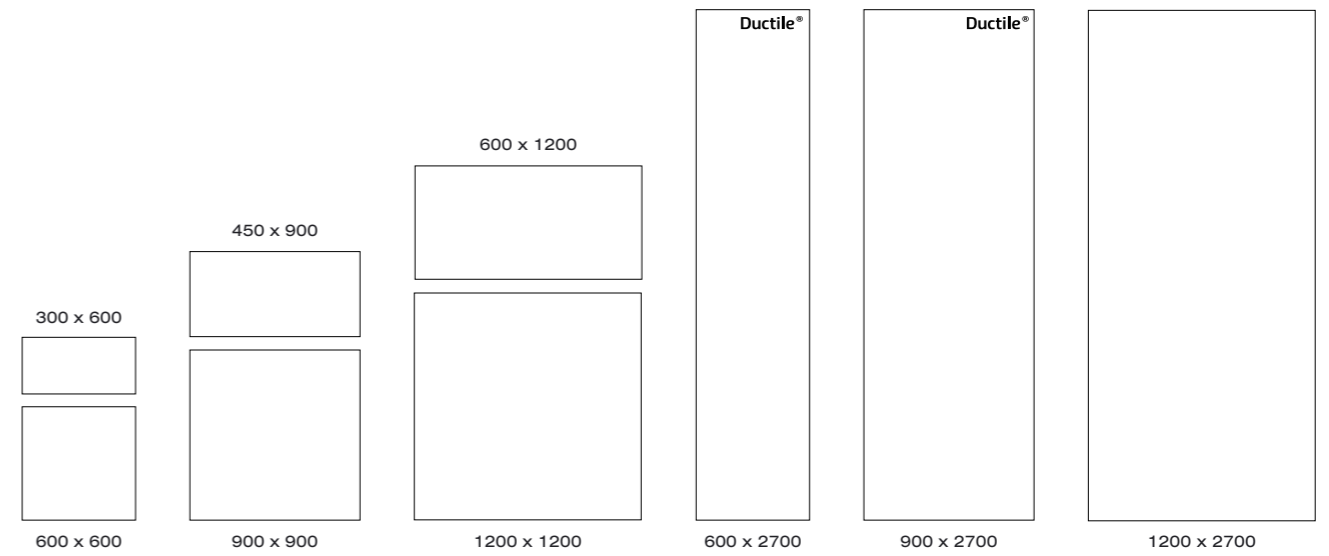

FLOOR LIGHT GREY NATURAL
WALL ANTHRACITE

COLOURS

Visit rivoland.com.au/tile/eme
for special order information and variations

LIGHT GREY

GREY

ANTHRACITE

NOMINAL SIZES

EDGE TYPE