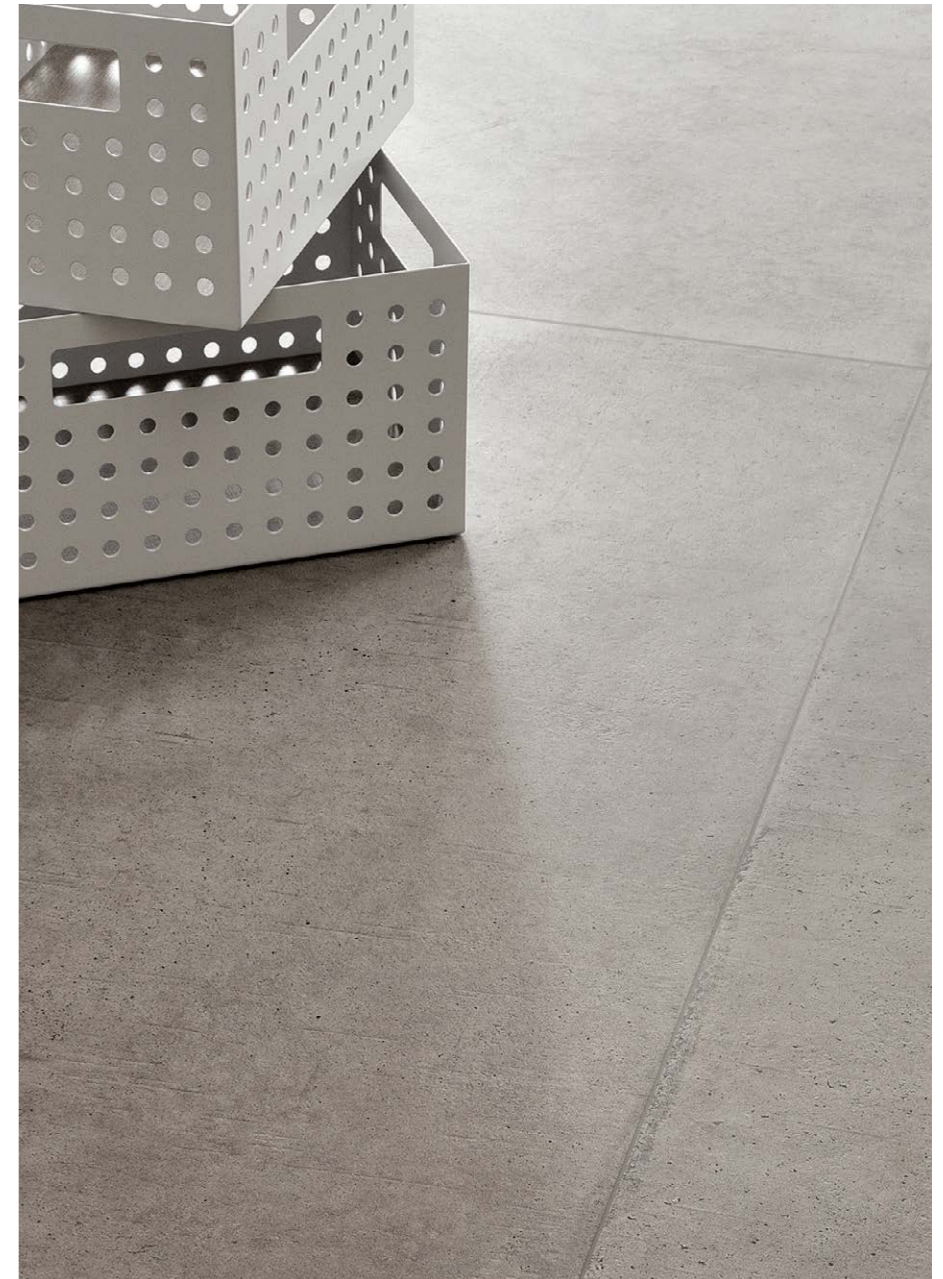

PRODUCT CATALOGUE

DOT

ORIGIN ITALY
MATERIAL PORCELAIN
APPLICATION WALL, FLOOR
COLOURS THREE
FINISHES ONE

RIVOLAND

FLOOR GRIGIO CHIARO
WALL GRIGIO CHIARO DECO

FLOOR GRIGIO SCURO

FLOOR GREIGE

PRODUCT OVERVIEW

Dot is Andrea Maffei's interpretation of concrete, for him the material that best defines modern architecture. This concrete effect tile collection is inspired by a particularly "rich" architectural cement, used by some of the great names in contemporary architecture. Dot makes a common material such as concrete accessible to everyone.