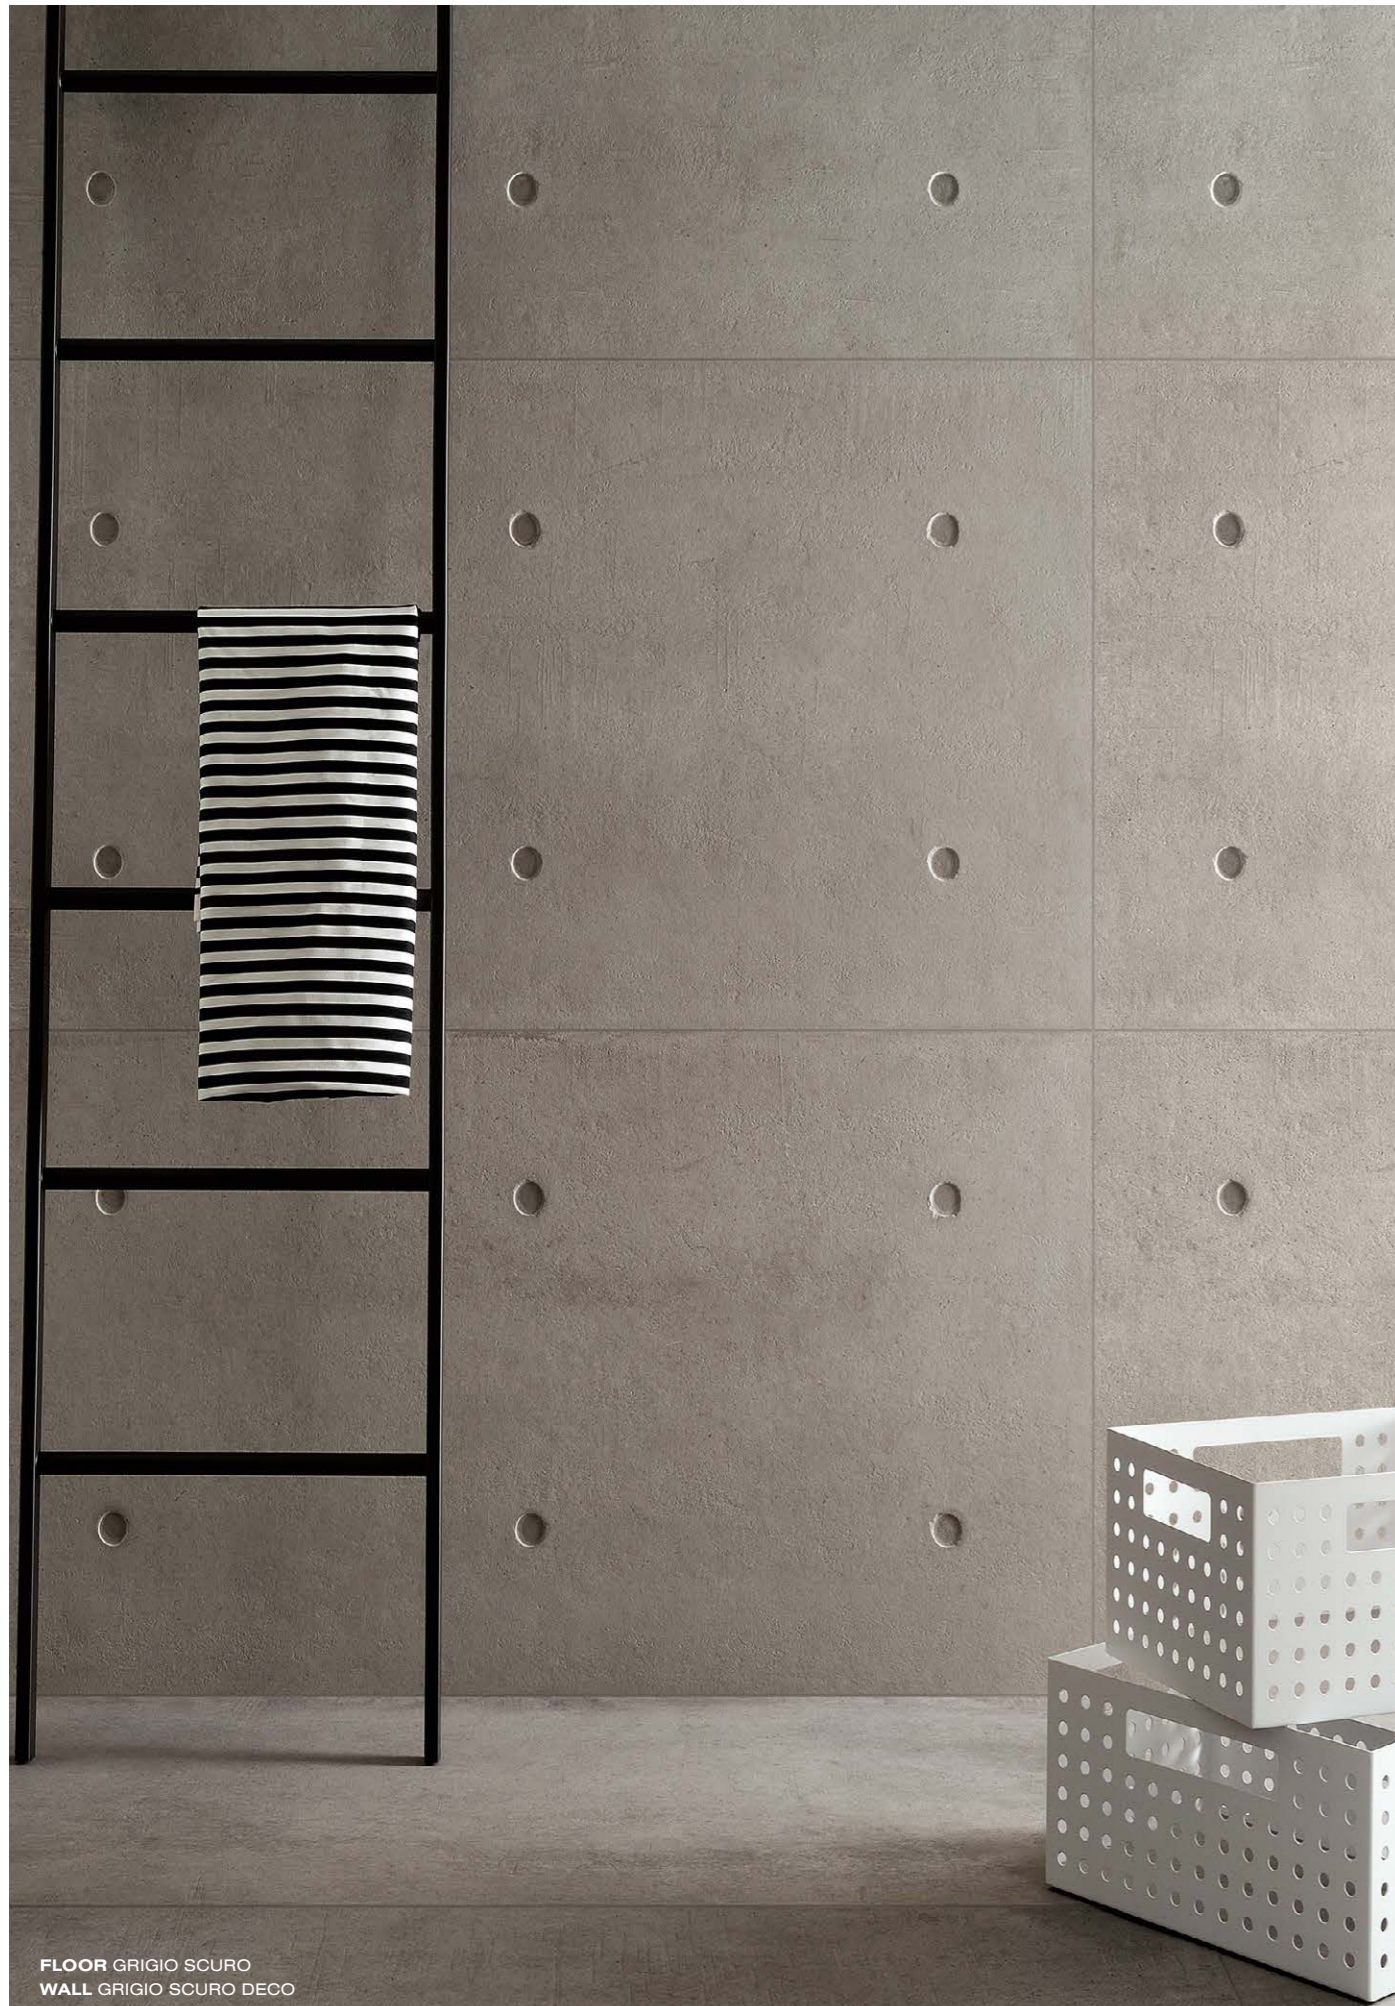

PRODUCT CATALOGUE

DOT

ORIGIN ITALY
MATERIAL PORCELAIN
APPLICATION WALL, FLOOR
COLOURS THREE
FINISHES ONE

RIVOLAND

FLOOR GRIGIO CHIARO
WALL GRIGIO CHIARO DECO

FLOOR GRIGIO SCURO

FLOOR GREIGE

PRODUCT OVERVIEW

Dot is Andrea Maffei's interpretation of concrete, for him the material that best defines modern architecture. This concrete effect tile collection is inspired by a particularly "rich" architectural cement, used by some of the great names in contemporary architecture. Dot makes a common material such as concrete accessible to everyone.

FLOOR GREIGE
WALL GREIGE DECO

FLOOR GRIGIO SCURO
WALL GRIGIO SCURO DECO

COLOURS

Visit rivoland.com.au/tile/dot
for special order information and variations

GRIGIO CHIARO

GREIGE

GRIGIO SCURO

DECO GRIGIO CHIARO