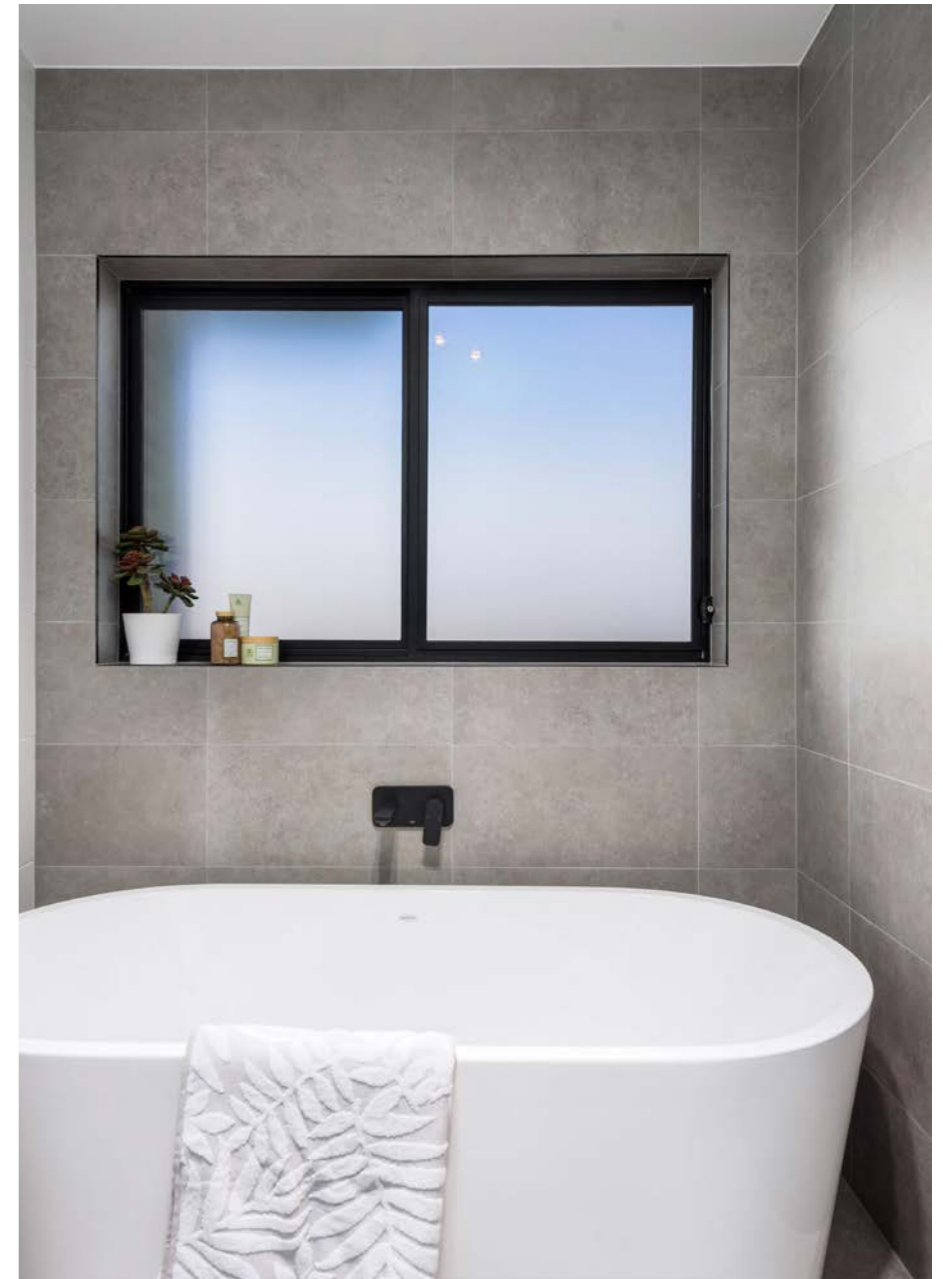

PRODUCT CATALOGUE

CLASSIC

ORIGIN CHINA
MATERIAL PORCELAIN
APPLICATION WALL, FLOOR
COLOURS FOUR
FINISHES ONE

RIVOLAND

FLOOR PERLA
WALL PERLA

WALL CENERE

WALL GHIACCIO

PRODUCT OVERVIEW

Developed in warm essential colours, this glazed porcelain collection creates a concrete look with subtle movement. This product is suitable for those with a builder allowance.

FLOOR CENERE

COLOURS

Visit rivoland.com.au/tile/history
for special order information and variations

EDGE TYPE

Rectified

VARIATION

V2

FINISHES

Natural

SLIP RESISTANCE

P2