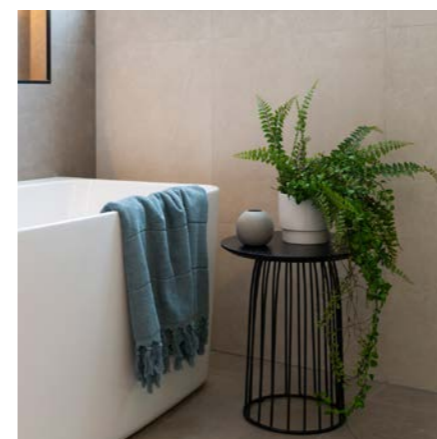

PRODUCT CATALOGUE

CLASSIC

ORIGIN CHINA
MATERIAL PORCELAIN
APPLICATION WALL, FLOOR
COLOURS FOUR
FINISHES ONE

RIVOLAND

FLOOR PERLA
WALL PERLA

WALL CENERE

WALL GHIACCIO

PRODUCT OVERVIEW

Developed in warm essential colours, this glazed porcelain collection creates a concrete look with subtle movement. This product is suitable for those with a builder allowance.

FLOOR CENERE

COLOURS

Visit rivoland.com.au/tile/history
for special order information and variations